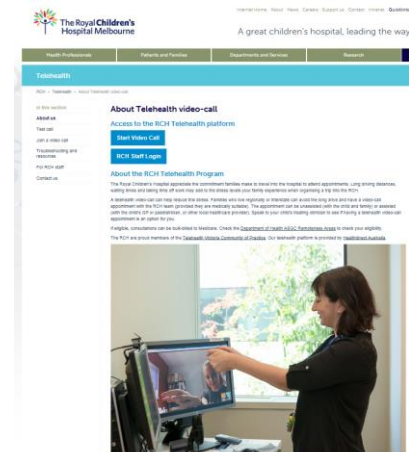

2. RCH Telehealth Website

You can close this window